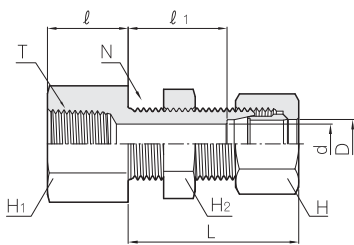

Bulkhead Female Connector

BBFC

Part No.	Tube O.D. D	(PF) T	d	Width across flat			ℓ	ℓ₁	Approx. L	Panel Hole Drill size N	Max Panel thickness S
				H	H₁	H₂					
BBFC 06 - 01R	6	1/8	4	14	17	17	13	25.0	42.5	12.5	13
BBFC 08 - 02R	8	1/4	6	17	19	19	18	25.0	42.5	14.5	13
BBFC 10 - 02R	10	1/4	8	19	19	22	18	25.0	43.5	16.5	13
BBFC 10 - 03R	12	3/8	8	22	24	22	20	25.0	43.5	16.5	13
BBFC 12 - 02R	12	1/4	10	22	19	24	18	25.0	43.5	18.5	13
BBFC 12 - 03R	12	3/8	10	22	24	24	20	25.0	43.5	18.5	13
BBFC 15 - 03R	15	3/8	12	27	24	27	20	29.5	49.5	22.5	15
BBFC 15 - 04R	15	1/2	12	27	30	27	25	29.5	49.5	22.5	15
BBFC 16 - 04R	16	1/2	13	30	30	30	25	29.5	49.5	24.5	15
BBFC 18 - 04R	18	1/2	14	32	30	32	25	31.0	51.5	26.5	15
BBFC 20 - 06R	20	3/4	17	36	36	32	27	31.0	51.5	28.5	15
BBFC 22 - 06R	22	3/4	18	36	36	36	27	30.0	51.5	30.5	15
BBFC 25 - 06R	25	3/4	20	41	41	41	27	29.0	52.5	35.5	15
BBFC 25 - 08R	25	1	20	41	46	41	31	29.0	52.5	35.5	15
BBFC 28 - 08R	28	1	22	46	46	46	31	31.0	55.0	38.5	15
BBFC 30 - 08R	30	1	25	46	46	46	31	31.0	55.5	40.5	15
BBFC 30 - 10R	30	1 1/4	25	46	55	46	35	31.0	55.5	40.5	15
BBFC 32 - 10R	32	1 1/4	26	50	55	46	35	32.0	57.5	42.5	15

All dimensions are in millimeters. Dimensions are for reference only, subject to change.