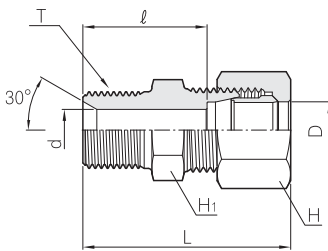

Hose Female Union BHUF

Part No.	Tube O.D. D	(PF) T	d	Width across flat		ℓ	Approx. L
				H	H₁		
BHUF 08 - 02G	8	1/4	6	17	17	26.0	43.5
BHUF 08 - 03G	8	3/8	6	17	19	27.0	44.5
BHUF 10 - 02G	10	1/4	6	19	17	26.0	44.5
BHUF 10 - 03G	10	3/8	8	19	19	27.0	45.5
BHUF 10 - 04G	10	1/2	8	19	22	31.0	49.5
BHUF 12 - 02G	12	1/4	6	22	19	26.0	44.5
BHUF 12 - 03G	12	3/8	9	22	19	27.0	45.5
BHUF 12 - 04G	12	1/2	10	22	22	31.0	49.5
BHUF 15 - 03G	15	3/8	9	27	24	29.5	49.5
BHUF 15 - 04G	15	1/2	12	27	24	32.5	52.5
BHUF 16 - 03G	16	3/8	9	30	27	29.5	49.5
BHUF 16 - 04G	16	1/2	12	30	27	32.5	52.5
BHUF 18 - 04G	18	1/2	12	32	27	32.0	52.5
BHUF 20 - 06G	20	3/4	16	36	30	35.0	55.5
BHUF 22 - 04G	22	1/2	12	36	32	33.0	54.5
BHUF 22 - 06G	22	3/4	16	36	32	34.0	55.5
BHUF 25 - 06G	25	3/4	16	41	36	34.0	57.5
BHUF 25 - 08G	25	1	20	41	36	36.0	59.5
BHUF 28 - 06G	28	3/4	16	46	41	36.0	60.0
BHUF 28 - 08G	28	1	22	46	41	38.0	62.0
BHUF 30 - 06G	30	3/4	16	46	41	36.0	60.5
BHUF 30 - 08G	30	1	22	46	41	38.0	62.5
BHUF 32 - 08G	32	1	22	50	46	38.0	63.5
BHUF 32 - 10G	32	1 1/4	28	50	46	44.0	69.5
BHUF 38 - 12G	38	1 1/2	32	60	50	45.0	76.5
BHUF 40 - 12G	40	1 1/2	32	60	55	50.0	81.5
BHUF 50 - 16G	50	2	40	75	65	58.0	91.5

All dimensions are in millimeters. Dimensions are for reference only, subject to change.