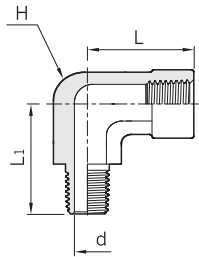

Elbow H-SLA

Female NPT Both Ends.

Part No.	Pipe Size	L	d	H Width Across Flat	Pressure Rating			
					SS316 Carbon Steel		Brass	
					psig	bar	psig	bar
H - SLA - 2N	1/8	24.0	8.9	12.7	6,500	447	3,200	220
H - SLA - 4N	1/4	29.0	11.7	17.5	6,600	454	3,300	227
H - SLA - 6N	3/8	34.5	15.0	20.6	5,300	365	2,600	179
H - SLA - 8N	1/2	37.0	18.7	25.4	4,900	337	2,400	165
H - SLA - 12N	3/4	46.5	23.5	31.8	4,600	316	2,300	158
H - SLA - 16N	1	48.8	29.7	42.9	4,400	303	2,200	151

Street Elbow H-SLC

Female to Male NPT.

Part No.	Pipe Size	L	L ₁	d	H Width Across Flat	Pressure Rating			
						SS316 Carbon Steel		Brass	
						psig	bar	psig	bar
H - SLC - 2N	1/8	24.1	19.6	4.8	12.7	6,500	447	3,200	220
H - SLC - 4N	1/4	29.0	26.5	7.1	17.5	6,600	454	3,300	227
H - SLC - 6N	3/8	34.5	28.2	9.6	20.6	5,300	365	2,600	179
H - SLC - 8N	1/2	37.0	35.3	11.9	25.4	4,900	337	2,400	165
H - SLC - 12N	3/4	46.5	39.6	15.7	31.8	4,600	316	2,300	158
H - SLC - 16N	1	48.8	49.2	22.3	42.9	4,400	303	2,200	151

Reducing Street Elbow H-SLCR

Female to Male NPT.

Part No.	Pipe Size	Male Pipe Size	L	L ₁	d	H Width Across Flat	Pressure Rating			
							SS316 Carbon Steel		Brass	
							psig	bar	psig	bar
H - SLCR 4 - 2N	1/4	1/8	29.0	22.4	4.8	17.5	6,500	447	3,200	220
H - SLCR 6 - 4N	3/8	1/4	34.5	28.2	7.1	20.6	5,300	365	2,600	179
H - SLCR 8 - 4N	1/2	1/4	37.0	30.5	7.1	25.4	4,900	337	2,400	165
H - SLCR 8 - 6N	1/2	3/8	37.0	30.5	9.6	25.4	4,900	337	2,400	165
H - SLCR12 - 8N	3/4	1/2	46.5	39.6	11.9	31.8	4,600	316	2,300	158
H - SLCR16 - 8N	1	1/2	48.8	44.5	11.9	42.9	4,400	303	2,200	151