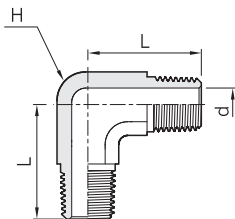

Street Elbow H-SLC

Female to Male NPT.

Part No.	Pipe Size	L	L ₁	d	H Width Across Flat	Pressure Rating			
						SS316 Carbon Steel		Brass	
						psig	bar	psig	bar
H - SLC - 2N	1/8	24.1	19.6	4.8	12.7	6,500	447	3,200	220
H - SLC - 4N	1/4	29.0	26.5	7.1	17.5	6,600	454	3,300	227
H - SLC - 6N	3/8	34.5	28.2	9.6	20.6	5,300	365	2,600	179
H - SLC - 8N	1/2	37.0	35.3	11.9	25.4	4,900	337	2,400	165
H - SLC - 12N	3/4	46.5	39.6	15.7	31.8	4,600	316	2,300	158
H - SLC - 16N	1	48.8	49.2	22.3	42.9	4,400	303	2,200	151

Reducing Street Elbow H-SLCR

Female to Male NPT.

Part No.	Pipe Size	Male Pipe Size	L	L ₁	d	H Width Across Flat	Pressure Rating			
							SS316 Carbon Steel		Brass	
							psig	bar	psig	bar
H - SLCR 4 - 2N	1/4	1/8	29.0	22.4	4.8	17.5	6,500	447	3,200	220
H - SLCR 6 - 4N	3/8	1/4	34.5	28.2	7.1	20.6	5,300	365	2,600	179
H - SLCR 8 - 4N	1/2	1/4	37.0	30.5	7.1	25.4	4,900	337	2,400	165
H - SLCR 8 - 6N	1/2	3/8	37.0	30.5	9.6	25.4	4,900	337	2,400	165
H - SLCR12 - 8N	3/4	1/2	46.5	39.6	11.9	31.8	4,600	316	2,300	158
H - SLCR16 - 8N	1	1/2	48.8	44.5	11.9	42.9	4,400	303	2,200	151

Male Elbow H-SML

Male NPT Both Ends.

Part No.	Pipe Size	L	d	H Width Across Flat	Pressure Rating			
					SS316 Carbon Steel		Brass	
					psig	bar	psig	bar
H - SML - 2N	1/8	19.05	4.8	12.7	10,000	689	5,000	344
H - SML - 4N	1/4	24.50	7.1	12.7	8,000	551	4,000	275
H - SML - 6N	3/8	26.90	9.6	17.5	7,800	537	3,900	268
H - SML - 8N	1/2	33.20	11.9	20.6	7,700	530	3,800	261
H - SML - 12N	3/4	35.30	15.7	25.4	7,300	502	3,600	248
H - SML - 16N	1	44.50	22.3	31.8	5,300	365	2,600	179