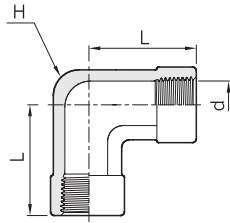

Elbow H-SLA

Female NPT Both Ends.

Part No.	Pipe Size	L	d	H Width Across Flat	Pressure Rating			
					SS316 Carbon Steel		Brass	
					psig	bar	psig	bar
H - SLA - 2N	1/8	24.0	8.9	12.7	6,500	447	3,200	220
H - SLA - 4N	1/4	29.0	11.7	17.5	6,600	454	3,300	227
H - SLA - 6N	3/8	34.5	15.0	20.6	5,300	365	2,600	179
H - SLA - 8N	1/2	37.0	18.7	25.4	4,900	337	2,400	165
H - SLA - 12N	3/4	46.5	23.5	31.8	4,600	316	2,300	158
H - SLA - 16N	1	48.8	29.7	42.9	4,400	303	2,200	151

Street Elbow H-SLC

Female to Male NPT.

Part No.	Pipe Size	L	L ₁	d	H Width Across Flat	Pressure Rating			
						SS316 Carbon Steel		Brass	
						psig	bar	psig	bar
H - SLC - 2N	1/8	24.1	19.6	4.8	12.7	6,500	447	3,200	220
H - SLC - 4N	1/4	29.0	26.5	7.1	17.5	6,600	454	3,300	227
H - SLC - 6N	3/8	34.5	28.2	9.6	20.6	5,300	365	2,600	179
H - SLC - 8N	1/2	37.0	35.3	11.9	25.4	4,900	337	2,400	165
H - SLC - 12N	3/4	46.5	39.6	15.7	31.8	4,600	316	2,300	158
H - SLC - 16N	1	48.8	49.2	22.3	42.9	4,400	303	2,200	151

Reducing Street Elbow H-SLCR

Female to Male NPT.

Part No.	Pipe Size	Male Pipe Size	L	L ₁	d	H Width Across Flat	Pressure Rating			
							SS316 Carbon Steel		Brass	
							psig	bar	psig	bar
H - SLCR 4 - 2N	1/4	1/8	29.0	22.4	4.8	17.5	6,500	447	3,200	220
H - SLCR 6 - 4N	3/8	1/4	34.5	28.2	7.1	20.6	5,300	365	2,600	179
H - SLCR 8 - 4N	1/2	1/4	37.0	30.5	7.1	25.4	4,900	337	2,400	165
H - SLCR 8 - 6N	1/2	3/8	37.0	30.5	9.6	25.4	4,900	337	2,400	165
H - SLCR12 - 8N	3/4	1/2	46.5	39.6	11.9	31.8	4,600	316	2,300	158
H - SLCR16 - 8N	1	1/2	48.8	44.5	11.9	42.9	4,400	303	2,200	151