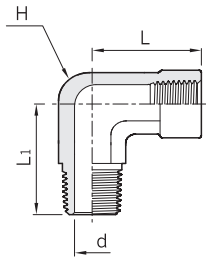

Elbow H-SLA

Female NPT Both Ends.

Part No.	Pipe Size	L	d	H Width Across Flat	Pressure Rating			
					SS316 Carbon Steel		Brass	
					psig	bar	psig	bar
H - SLA - 2N	1/8	24.0	8.9	12.7	6,500	447	3,200	220
H - SLA - 4N	1/4	29.0	11.7	17.5	6,600	454	3,300	227
H - SLA - 6N	3/8	34.5	15.0	20.6	5,300	365	2,600	179
H - SLA - 8N	1/2	37.0	18.7	25.4	4,900	337	2,400	165
H - SLA - 12N	3/4	46.5	23.5	31.8	4,600	316	2,300	158
H - SLA - 16N	1	48.8	29.7	42.9	4,400	303	2,200	151

Street Elbow H-SLC

Female to Male NPT.

Part No.	Pipe Size	L	L ₁	d	H Width Across Flat	Pressure Rating			
						SS316 Carbon Steel		Brass	
						psig	bar	psig	bar
H - SLC - 2N	1/8	24.1	19.6	4.8	12.7	6,500	447	3,200	220
H - SLC - 4N	1/4	29.0	26.5	7.1	17.5	6,600	454	3,300	227
H - SLC - 6N	3/8	34.5	28.2	9.6	20.6	5,300	365	2,600	179
H - SLC - 8N	1/2	37.0	35.3	11.9	25.4	4,900	337	2,400	165
H - SLC - 12N	3/4	46.5	39.6	15.7	31.8	4,600	316	2,300	158
H - SLC - 16N	1	48.8	49.2	22.3	42.9	4,400	303	2,200	151

Reducing Street Elbow H-SLCR

Female to Male NPT.

Part No.	Pipe Size	Male Pipe Size	L	L ₁	d	H Width Across Flat	Pressure Rating			
							SS316 Carbon Steel		Brass	
							psig	bar	psig	bar
H - SLCR 4 - 2N	1/4	1/8	29.0	22.4	4.8	17.5	6,500	447	3,200	220
H - SLCR 6 - 4N	3/8	1/4	34.5	28.2	7.1	20.6	5,300	365	2,600	179
H - SLCR 8 - 4N	1/2	1/4	37.0	30.5	7.1	25.4	4,900	337	2,400	165
H - SLCR 8 - 6N	1/2	3/8	37.0	30.5	9.6	25.4	4,900	337	2,400	165
H - SLCR12 - 8N	3/4	1/2	46.5	39.6	11.9	31.8	4,600	316	2,300	158
H - SLCR16 - 8N	1	1/2	48.8	44.5	11.9	42.9	4,400	303	2,200	151