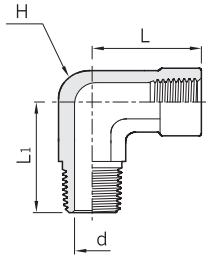

Elbow H-SLA

Female NPT Both Ends.

Part No.	Pipe Size	L	d	H Width Across Flat	Pressure Rating			
					SS316 Carbon Steel		Brass	
					psig	bar	psig	bar
H - SLA - 2N	1/8	24.0	8.9	12.7	6,500	447	3,200	220
H - SLA - 4N	1/4	29.0	11.7	17.5	6,600	454	3,300	227
H - SLA - 6N	3/8	34.5	15.0	20.6	5,300	365	2,600	179
H - SLA - 8N	1/2	37.0	18.7	25.4	4,900	337	2,400	165
H - SLA - 12N	3/4	46.5	23.5	31.8	4,600	316	2,300	158
H - SLA - 16N	1	48.8	29.7	42.9	4,400	303	2,200	151

Street Elbow H-SLC

Female to Male NPT.

Part No.	Pipe Size	L	L ₁	d	H Width Across Flat	Pressure Rating			
						SS316 Carbon Steel		Brass	
						psig	bar	psig	bar
H - SLC - 2N	1/8	24.1	19.6	4.8	12.7	6,500	447	3,200	220
H - SLC - 4N	1/4	29.0	26.5	7.1	17.5	6,600	454	3,300	227
H - SLC - 6N	3/8	34.5	28.2	9.6	20.6	5,300	365	2,600	179
H - SLC - 8N	1/2	37.0	35.3	11.9	25.4	4,900	337	2,400	165
H - SLC - 12N	3/4	46.5	39.6	15.7	31.8	4,600	316	2,300	158
H - SLC - 16N	1	48.8	49.2	22.3	42.9	4,400	303	2,200	151

Reducing Street Elbow H-SLCR

Female to Male NPT.

Part No.	Pipe Size	Male Pipe Size	L	L ₁	d	H Width Across Flat	Pressure Rating			
							SS316 Carbon Steel		Brass	
							psig	bar	psig	bar
H - SLCR 4 - 2N	1/4	1/8	29.0	22.4	4.8	17.5	6,500	447	3,200	220
H - SLCR 6 - 4N	3/8	1/4	34.5	28.2	7.1	20.6	5,300	365	2,600	179
H - SLCR 8 - 4N	1/2	1/4	37.0	30.5	7.1	25.4	4,900	337	2,400	165
H - SLCR 8 - 6N	1/2	3/8	37.0	30.5	9.6	25.4	4,900	337	2,400	165
H - SLCR12 - 8N	3/4	1/2	46.5	39.6	11.9	31.8	4,600	316	2,300	158
H - SLCR16 - 8N	1	1/2	48.8	44.5	11.9	42.9	4,400	303	2,200	151