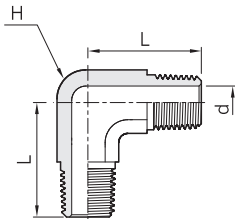

Street Elbow H-SLC

Female to Male NPT.

Part No.	Pipe Size	L	L ₁	d	H Width Across Flat	Pressure Rating			
						SS316 Carbon Steel		Brass	
						psig	bar	psig	bar
H - SLC - 2N	1/8	24.1	19.6	4.8	12.7	6,500	447	3,200	220
H - SLC - 4N	1/4	29.0	26.5	7.1	17.5	6,600	454	3,300	227
H - SLC - 6N	3/8	34.5	28.2	9.6	20.6	5,300	365	2,600	179
H - SLC - 8N	1/2	37.0	35.3	11.9	25.4	4,900	337	2,400	165
H - SLC - 12N	3/4	46.5	39.6	15.7	31.8	4,600	316	2,300	158
H - SLC - 16N	1	48.8	49.2	22.3	42.9	4,400	303	2,200	151

Reducing Street Elbow H-SLCR

Female to Male NPT.

Part No.	Pipe Size	Male Pipe Size	L	L ₁	d	H Width Across Flat	Pressure Rating			
							SS316 Carbon Steel		Brass	
							psig	bar	psig	bar
H - SLCR 4 - 2N	1/4	1/8	29.0	22.4	4.8	17.5	6,500	447	3,200	220
H - SLCR 6 - 4N	3/8	1/4	34.5	28.2	7.1	20.6	5,300	365	2,600	179
H - SLCR 8 - 4N	1/2	1/4	37.0	30.5	7.1	25.4	4,900	337	2,400	165
H - SLCR 8 - 6N	1/2	3/8	37.0	30.5	9.6	25.4	4,900	337	2,400	165
H - SLCR12 - 8N	3/4	1/2	46.5	39.6	11.9	31.8	4,600	316	2,300	158
H - SLCR16 - 8N	1	1/2	48.8	44.5	11.9	42.9	4,400	303	2,200	151

Male Elbow H-SML

Male NPT Both Ends.

Part No.	Pipe Size	L	d	H Width Across Flat	Pressure Rating			
					SS316 Carbon Steel		Brass	
					psig	bar	psig	bar
H - SML - 2N	1/8	19.05	4.8	12.7	10,000	689	5,000	344
H - SML - 4N	1/4	24.50	7.1	12.7	8,000	551	4,000	275
H - SML - 6N	3/8	26.90	9.6	17.5	7,800	537	3,900	268
H - SML - 8N	1/2	33.20	11.9	20.6	7,700	530	3,800	261
H - SML - 12N	3/4	35.30	15.7	25.4	7,300	502	3,600	248
H - SML - 16N	1	44.50	22.3	31.8	5,300	365	2,600	179