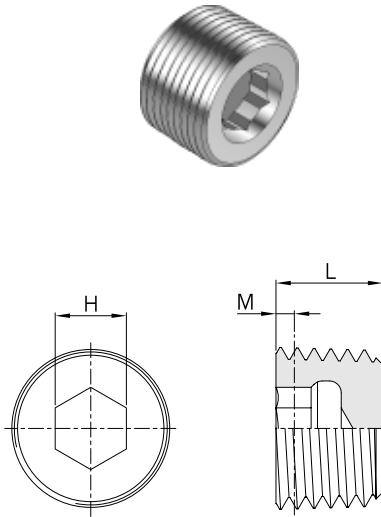

Hollow Hex Plug  
**H-SPA**

Nom. Pipe Size	H (HEX.)	L	M
1/8	5	7.0	0.45
1/4	6	9.0	0.70
3/8	8	10.0	0.70
1/2	10	12.0	0.90
3/4	14	14.0	0.90
1	17	16.5	1.10
1 1/4	22	19.0	1.10
1 1/2	22	20.0	1.10
2	27	22.0	1.10

Hex Head Plug  
**H-SPC**

ISO Parallel Thread	l <sub>1</sub>	l <sub>2</sub>	K	H (HEX.)
1/8	7.1	11.5	13.8	14.0
1/4	11.2	12.9	18.0	19.0
3/8	11.2	13.8	22.0	22.0
1/2	14.2	16.3	26.0	27.0
3/4	15.7	14.8	32.0	33.3
1	18.3	19.8	39.0	41.0

All dimensions are in millimeters.