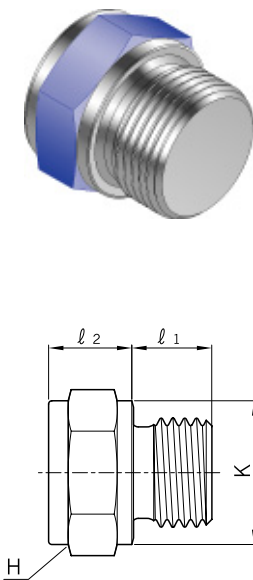

Hollow Hex Plug  
**H-SPA**

Nom. Pipe Size	H (HEX.)	L	M
1/8	5	7.0	0.45
1/4	6	9.0	0.70
3/8	8	10.0	0.70
1/2	10	12.0	0.90
3/4	14	14.0	0.90
1	17	16.5	1.10
1 1/4	22	19.0	1.10
1 1/2	22	20.0	1.10
2	27	22.0	1.10

Hex Head Plug  
**H-SPC**

ISO Parallel Thread	l <sub>1</sub>	l <sub>2</sub>	K	H (HEX.)
1/8	7.1	11.5	13.8	14.0
1/4	11.2	12.9	18.0	19.0
3/8	11.2	13.8	22.0	22.0
1/2	14.2	16.3	26.0	27.0
3/4	15.7	14.8	32.0	33.3
1	18.3	19.8	39.0	41.0

All dimensions are in millimeters.