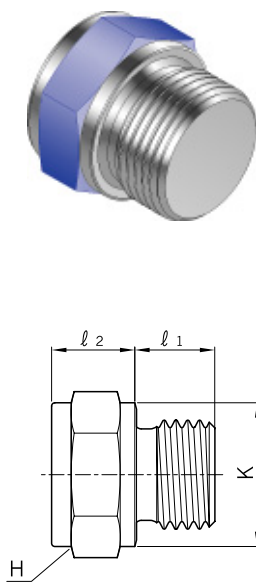

Hollow Hex Plug
H-SPA

Nom. Pipe Size	H (HEX.)	L	M
1/8	5	7.0	0.45
1/4	6	9.0	0.70
3/8	8	10.0	0.70
1/2	10	12.0	0.90
3/4	14	14.0	0.90
1	17	16.5	1.10
1 1/4	22	19.0	1.10
1 1/2	22	20.0	1.10
2	27	22.0	1.10

Hex Head Plug
H-SPC

ISO Parallel Thread	l ₁	l ₂	K	H (HEX.)
1/8	7.1	11.5	13.8	14.0
1/4	11.2	12.9	18.0	19.0
3/8	11.2	13.8	22.0	22.0
1/2	14.2	16.3	26.0	27.0
3/4	15.7	14.8	32.0	33.3
1	18.3	19.8	39.0	41.0

All dimensions are in millimeters.