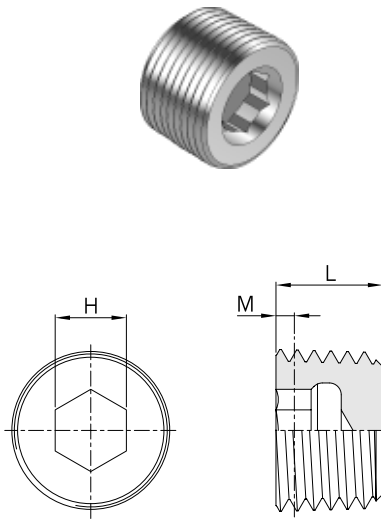

Hollow Hex Plug
H-SPA

Nom. Pipe Size	H (HEX.)	L	M
1/8	5	7.0	0.45
1/4	6	9.0	0.70
3/8	8	10.0	0.70
1/2	10	12.0	0.90
3/4	14	14.0	0.90
1	17	16.5	1.10
1 1/4	22	19.0	1.10
1 1/2	22	20.0	1.10
2	27	22.0	1.10

Hex Head Plug
H-SPC

ISO Parallel Thread	l ₁	l ₂	K	H (HEX.)
1/8	7.1	11.5	13.8	14.0
1/4	11.2	12.9	18.0	19.0
3/8	11.2	13.8	22.0	22.0
1/2	14.2	16.3	26.0	27.0
3/4	15.7	14.8	32.0	33.3
1	18.3	19.8	39.0	41.0

All dimensions are in millimeters.